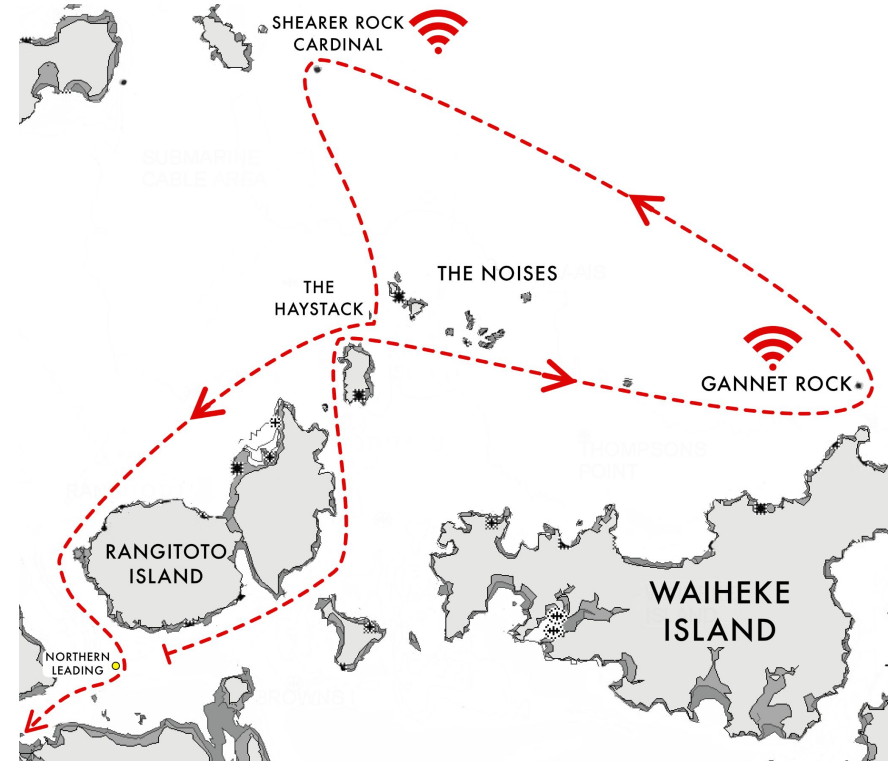

SSANZ

Short Handed Sailing Association

Victoria Park

Course Information Sheet

These sheets are for reference only and NOT TO BE USED FOR NAVIGATION
Read the sailing instructions to ensure you are sailing the correct course!

pic 60

New World Victoria Park Course

Start passing Motutapu Island (port), Tiri Channel Navy Buoy (starboard), The Noises (starboard), passing Motutapu Island (starboard), Northern Leading Buoy (port), to Finish.
Note: "The Noises" are defined as Otata Island and Motuhoropapa Island.

Reply **MARK 1** to SSANZ Text message after rounding Tiri Channel Navy Buoy

pic 100

New World Victoria Park Course

Start passing Motutapu Island (port), Rakino Island (starboard), Gannet Rock (port), Shearers Rock Cardinal (port), The Haystack (Orarapa) Island (starboard), Rangitoto Island (port), Northern Leading Buoy (starboard) to Finish.

Start passing Browns Island (starboard), Rocky Bay Buoy (port), The Noises (port), Rakino Island (port), passing Motutapu Island (starboard) to Finish (Islington Bay area).

Note: "The Noises" are defined as Otata Island and Motuhoropapa Island.