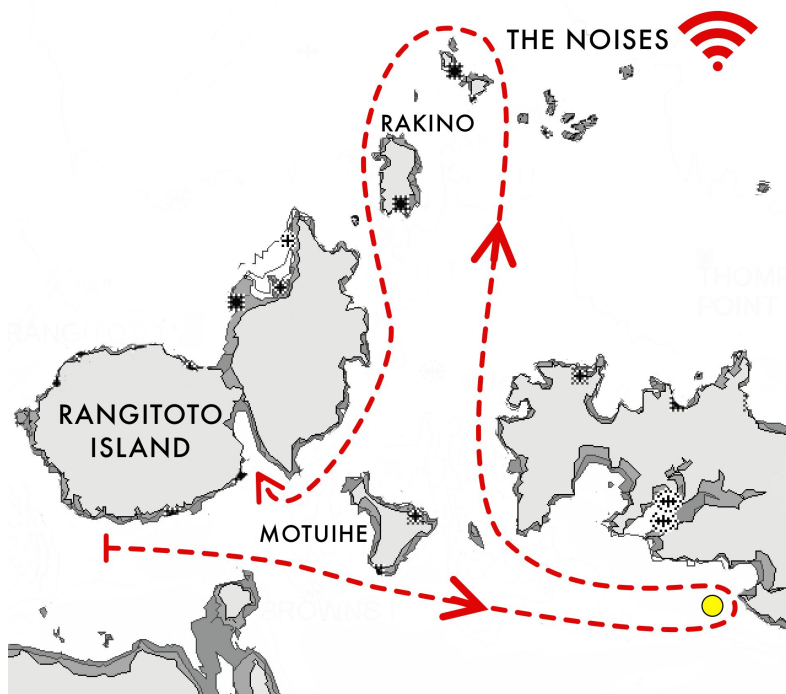

pic 60

New World Victoria Park Course

Start passing Motutapu Island (port), Tiri Channel Navy Buoy (starboard), The Noises (starboard), passing Motutapu Island (starboard), Northern Leading Buoy (port), to Finish.
Note: "The Noises" are defined as Otata Island and Motuhoropapa Island.

Reply **MARK 1** to SSANZ Text message after rounding Tiri Channel Navy Buoy

pic 100

New World Victoria Park Course

Start passing Motutapu Island (port), Rakino Island (starboard), Gannet Rock (port), Shearers Rock Cardinal (port), The Haystack (Orarapa) Island (starboard), Rangitoto Island (port), Northern Leading Buoy (starboard) to Finish.

Reply **MARK 1** to SSANZ Text message after passing and/or rounding Gannet Rock and
MARK 2 after passing and/or rounding Shearer Rock Cardinal

Course Information Sheet

These sheets are for reference only and NOT TO BE USED FOR NAVIGATION
Read the sailing instructions to ensure you are sailing the correct course!

Start passing Browns Island (starboard), Rocky Bay Buoy (port), The Noises (port), Rakino Island (port), passing Motutapu Island (starboard) to Finish (Islington Bay area).

Note: "The Noises" are defined as Otata Island and Motuhoropapa Island.