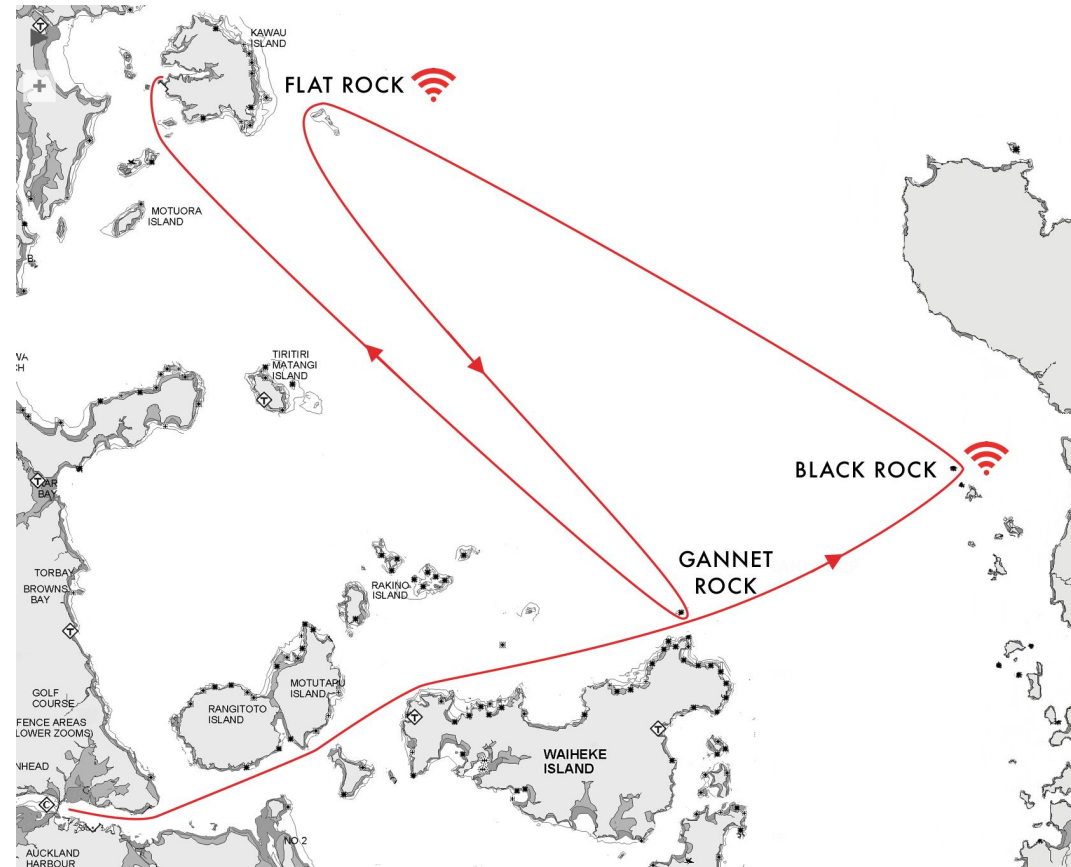

CHAINS ROPES & ANCHORS

ANZAC ENDURO

We have the largest range of top quality **ropes, chains, anchors** and **anchor** winches in the Auckland region, if not New Zealand.

We're real people with real world experience and product knowledge. That is us. In our time we have even tested, manufactured, and designed anchors, rope and anchoring systems. Mind you, you'd expect a specialist to specialise wouldn't you...

Email: info@chainsropesandanchors.co.nz | Phone: 09 444 8212

Longhaul Course

Start, Black Rock to Port, Flat Rock to Port, Gannet Rock to Starboard, to Finish. Course length approximately *103 nm*.

Txt "*Boat Name - Rounding Mark*" on 021 653 434 after passing and/or rounding Black Rock and Flat Rock