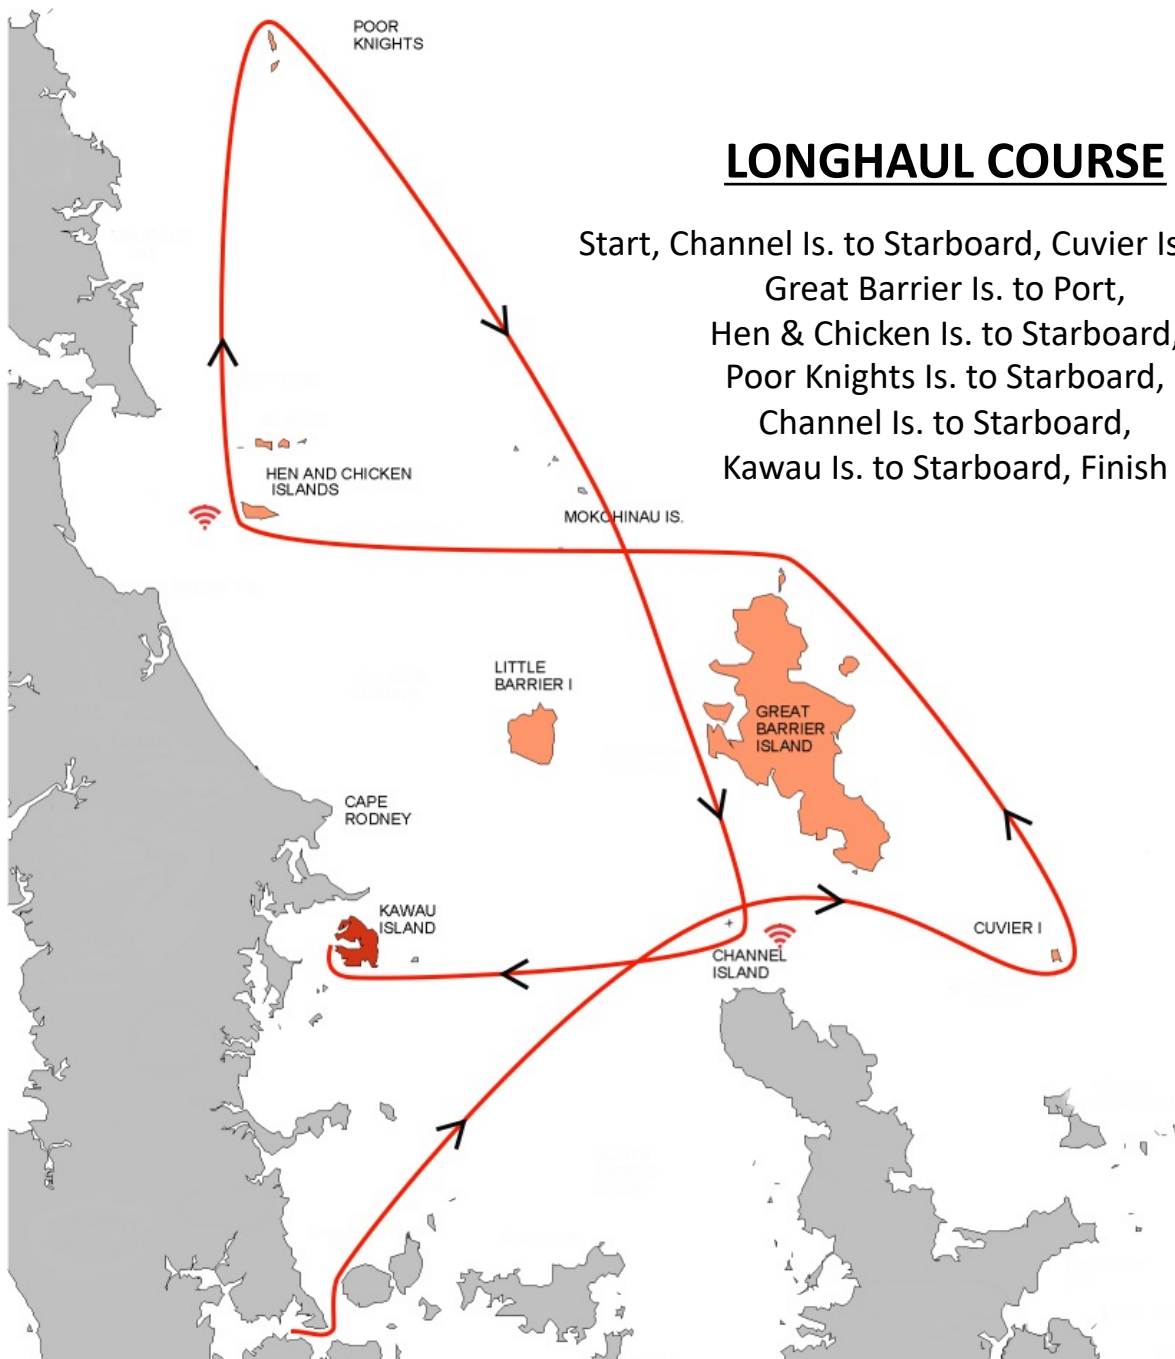

Chains, Ropes & Anchors the Maritime Bondage Specialists

We're real people with real world experience and product knowledge. That is us. In our time we have even tested, manufactured, and designed anchors, rope and anchoring systems. Mind you, you'd expect a specialist to specialise wouldn't you...

Email: info@chainsropesandanchors.co.nz Phone: 09 444 8212.

LONGHAUL COURSE

Start, Channel Is. to Starboard, Cuvier Is. to Port,
Great Barrier Is. to Port,
Hen & Chicken Is. to Starboard,
Poor Knights Is. to Starboard,
Channel Is. to Starboard,
Kawau Is. to Starboard, Finish

Enduro Course Information Sheet

(22/04/2022)

These sheets are for reference only and NOT TO BE USED FOR NAVIAGTION -
read the sailing instructions to ensure you are sailing the correct course.