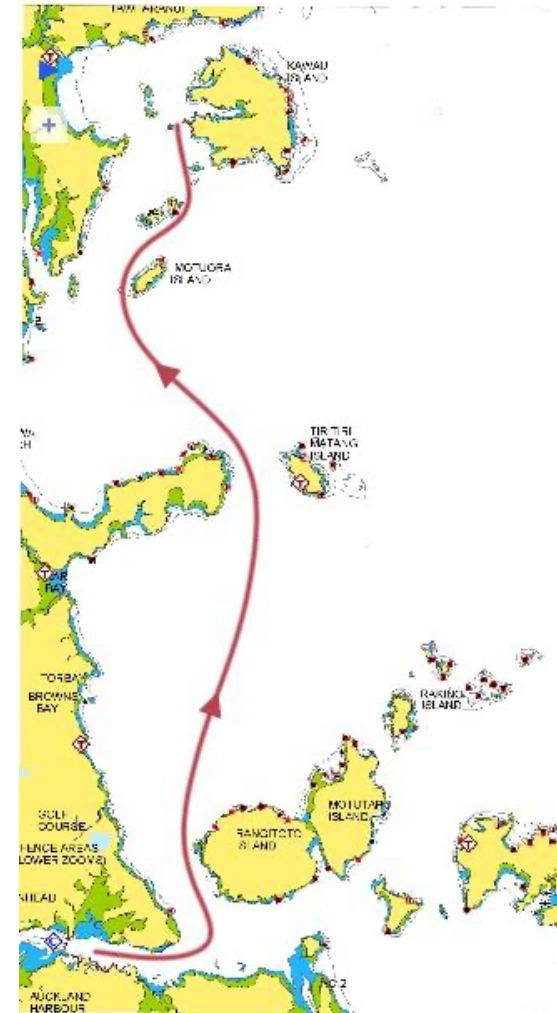

## Cruising Course

Start, Motuora Is to Starboard, Motuketekete Is to Port, Finish.

*Course length approximately 32 nm.*