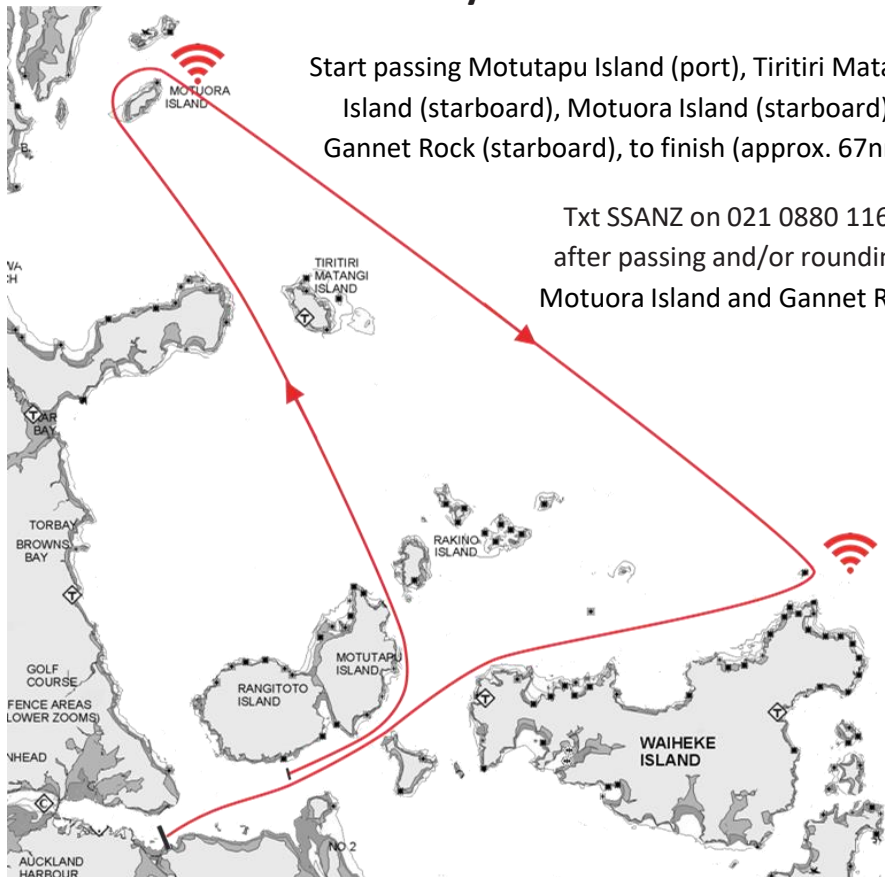

### Lewmar 60 - Doyle Sails Course

Start passing Motutapu Island (port), Tiritiri Matangi Island (starboard), Motuora Island (starboard), Gannet Rock (starboard), to finish (approx. 67nm)

Txt SSANZ on 021 0880 1160  
after passing and/or rounding:  
Motuora Island and Gannet Rock

### Lewmar 100 - Doyle Sails Course

Start passing Motutapu Island (port), Waiheke Island (starboard), Tarahiki (Shag) Island (port), Cow and Calf Islands (port), Motupotaka (Black Rocks) (port), D'Urville Rock (starboard), Flat Rock (port), Motuora Island (port), Rangitoto Island (port), to finish. (approx. 102nm).

The New Epsilon super-high holding power anchor builds upon the legendary Delta® anchor's robustness and quality. Its concave fluke and ballast keel ensure market-leading holding power and rapid setting, while maintaining self-launching characteristics with Lewmar bow rollers and retaining the same shank geometry as the original Delta®.

### Lewmar 50 - Doyle Sails Course

Start passing Browns Island (starboard), Waiheke Island (port), Ponui island (starboard), Cow and Calf Islands (port), Waiheke Island (port), passing Motutapu Island (starboard), to finish. (approx. 58nm).