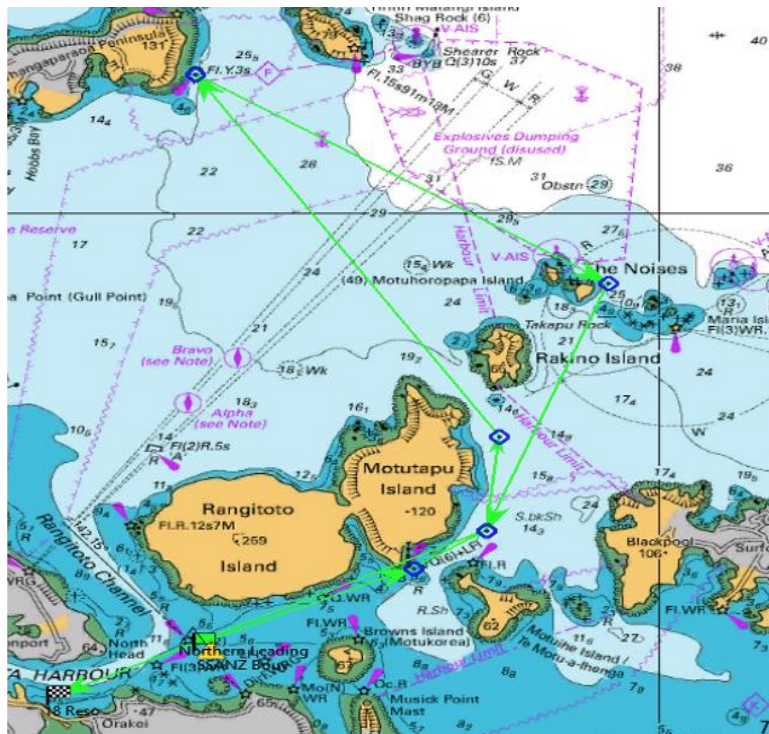

LEWMAR® 2021 SSANZ TRIPLE SERIES

BALTIC
LIFEJACKETS SWEDEN

Course Information Sheet

These sheets are for reference only and NOT TO BE USED FOR NAVIGATION
Read the sailing instructions to ensure you are sailing the correct course!

Lewmar 60 - Baltic Course

Start passing Motutapu Island (port), Tiri Channel Navy Buoy (starboard), The Noises (starboard), passing Motutapu Island (starboard) to finish. (approx. 38nm)

Txt SSANZ on 021 0880 1160 after passing and/or rounding: Tiri Navy Buoy

Lewmar 100 - Baltic Course

Start passing Motutapu Island (port), Rakino Island (starboard), Gannet Rock (port), Shearers Rock Buoy (port), The Haystack (Orarapa) Island (starboard), Rangitoto Island (port), to finish (approx. 55nm).

Lewmar 50 - Baltic Course

Start passing Browns Island (starboard), Rocky Bay Buoy (port), The Haystack (Orarapa) Island (port), Rakino Island (port), passing Motutapu Island (starboard) to finish (approx. 34nm)