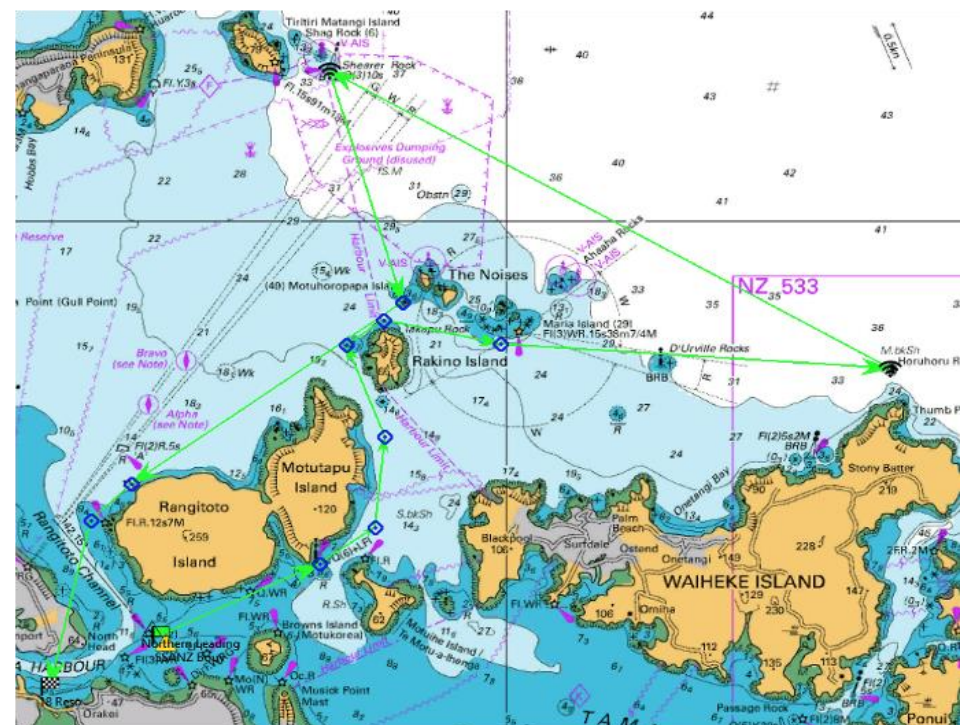

Lewmar 100 - Baltic Course

Start passing Motutapu Island (port), Rakino Island (starboard), Gannet Rock (port), Shearers Rock Buoy (port), The Haystack (Orarapa) Island (starboard), Rangitoto Island (port), to finish (approx. 55nm).

Txt SSANZ on 021 0880 1160 after passing and/or rounding: Gannet Rock and Shearer Rock