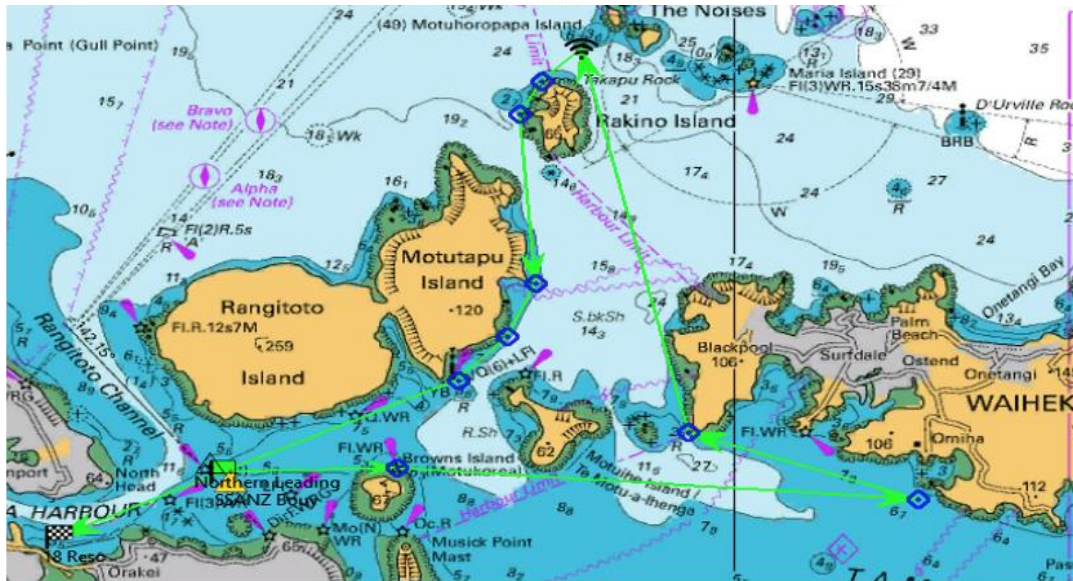

Lewmar 50 - Baltic Course

Start passing Browns Island (starboard), Rocky Bay Buoy (port), The Haystack (Orarapa) Island (port), Rakino Island (port), passing Motutapu Island (starboard) to finish (approx. 34nm)

Txt SSANZ on 021 0880 1160 after passing and/or rounding: Orarapa Island (The Haystack)